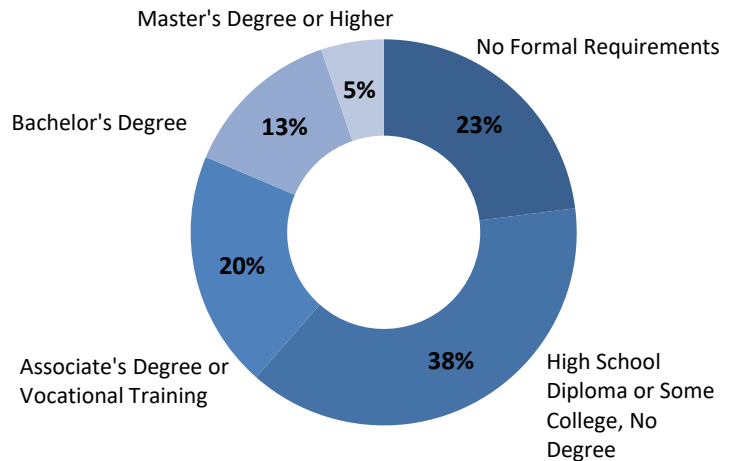

Real-Time Labor Demand: Prosperity Region 6

July 2018 Snapshot

Total Ads: **4,920**

Change / Month: **4.1%**

Top Job Categories & Employers

Sales and Related Ads: 880	Ascension Health Ads: 170
Healthcare Practitioners Ads: 630	McLaren Health System Ads: 150
Transport. & Material Mvg. Ads: 510	Diplomat Pharmacy Ads: 70
Administrative Support Ads: 440	Meijer Ads: 60
Installation and Maintenance Ads: 300	AutoZone, Inc Ads: 60

Education Requirements

Top Occupations

Retail Salespersons Ads: 280 Δ / Month: 14.2%
Heavy and Tractor-Trailer Truck Drivers Ads: 260 Δ / Month: -6.1%
First-Line Supervisors of Retail Sales Workers Ads: 250 Δ / Month: 9.5%
Registered Nurses Ads: 220 Δ / Month: 9.4%
Cashiers Ads: 120 Δ / Month: 0.8%
Customer Service Representatives Ads: 90 Δ / Month: -5.2%
Security Guards Ads: 90 Δ / Month: 15.8%
Maintenance and Repair Workers, General Ads: 90 Δ / Month: -4.5%
Light Truck or Delivery Services Drivers Ads: 80 Δ / Month: 27.4%
First-Line Supervisors of Production and Operating Workers Ads: 80 Δ / Month: 21.0%