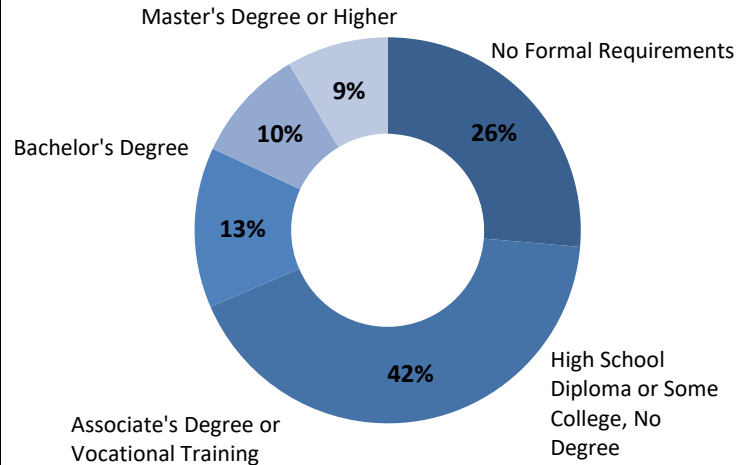

Education Requirements

Top Occupations

Retail Sales Supervisors Ads: 130 Δ / Month: 10.2%
Cashiers Ads: 100 Δ / Month: 18.6%
Retail Salespersons Ads: 80 Δ / Month: -2.5%
Tree Trimmers and Pruners Ads: 60 Δ / Month: 77.8%
Customer Service Representatives Ads: 60 Δ / Month: -
Registered Nurses Ads: 50 Δ / Month: -22.7%
General Maintenance and Repair Workers Ads: 50 Δ / Month: -10.0%
Truck Drivers Ads: 30 Δ / Month: -26.7%
Family and General Practitioners Ads: 30 Δ / Month: 6.9%
Home Health Aides Ads: 30 Δ / Month: 11.1%