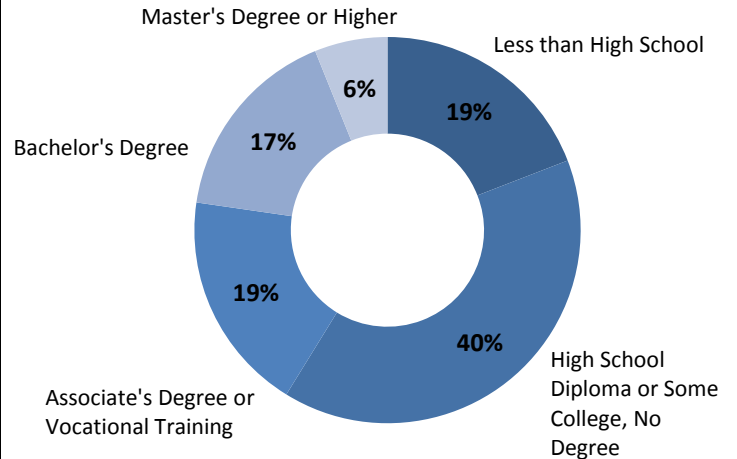

Real-Time Labor Demand: Prosperity Region 5

November 2017 Snapshot

Total Ads: **6,330**

Change / Month: **10.0%**

Top Job Categories & Employers

Sales and Related Ads: 900	Covenant HealthCare Ads: 250
Healthcare Practitioners Ads: 830	Ascension Health Ads: 210
Administrative Support Ads: 640	Dow Chemical Ads: 200
Transport. & Material Mvg. Ads: 480	Davey Tree Expert Company Ads: 140
Installation and Maintenance Ads: 330	Sears Holdings Corporation Ads: 130

Education Requirements

Top Occupations

Registered Nurses Ads: 330 Δ / Month: 32.9%
Retail Salespersons Ads: 330 Δ / Month: 11.7%
Retail Sales Supervisors Ads: 240 Δ / Month: 19.8%
Truck Drivers Ads: 230 Δ / Month: -11.8%
Customer Service Representatives Ads: 120 Δ / Month: 13.9%
Tree Trimmers and Pruners Ads: 110 Δ / Month: 161.0%
Office and Administrative Supervisors Ads: 100 Δ / Month: 19.8%
Light Truck or Delivery Services Drivers Ads: 90 Δ / Month: -13.8%
Medical Assistants Ads: 90 Δ / Month: 20.5%
General Maintenance and Repair Workers Ads: 90 Δ / Month: 4.5%