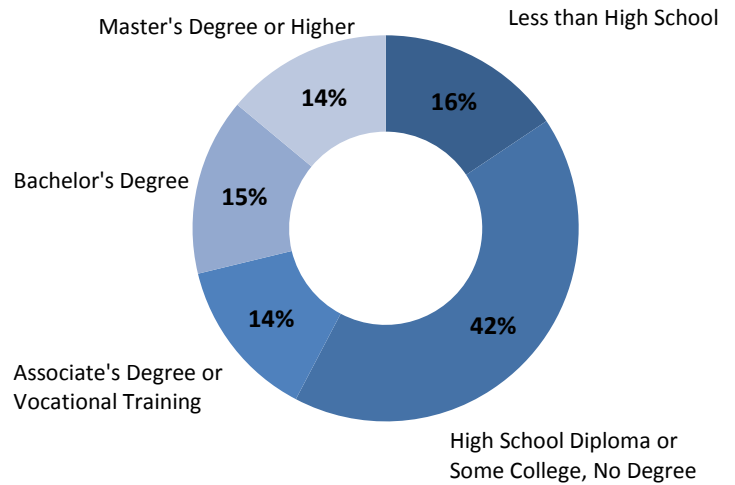

Real-Time Labor Demand: Prosperity Region 10

May 2017 Snapshot

Total Ads: **62,410**

Change / Month: **2.6%**

Top Job Categories & Employers

Healthcare Practitioners Ads: 8,470	Beaumont Health System Ads: 3,120
Computer and Mathematical Ads: 6,420	Ascension Health Ads: 1,730
Sales and Related Ads: 6,320	General Motors Corporation Ads: 1,320
Architecture and Engineering Ads: 5,570	FCA US LLC Ads: 1,270
Administrative Support Ads: 5,390	Henry Ford Health Ads: 1,050

Education Requirements

Top Occupations

Registered Nurses Ads: 4,660 Δ / Month: 15.8%
Industrial Engineers Ads: 2,120 Δ / Month: -0.3%
Retail Salespersons Ads: 1,660 Δ / Month: 8.6%
Mechanical Engineers Ads: 1,600 Δ / Month: -2.0%
Retail Sales Supervisors Ads: 1,550 Δ / Month: 12.9%
Software Developers, Applications Ads: 1,350 Δ / Month: 2.8%
Truck Drivers Ads: 1,250 Δ / Month: 1.4%
Nursing Assistants Ads: 870 Δ / Month: 8.6%
Computer Systems Analysts Ads: 870 Δ / Month: 2.5%
Customer Service Representatives Ads: 870 Δ / Month: -1.5%